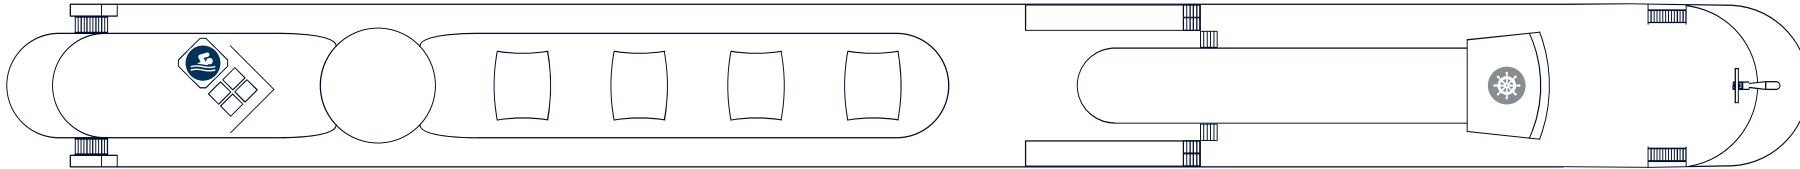

MS VIVA TIARA

Deckplan | Deck plan

Sonnendeck | Sun deck

Diamant Deck | Diamond Deck No. 300

Rubin Deck | Ruby Deck No. 200

Smaragd Deck | Emerald Deck No. 100

Legende

- | | | | |
|-------------|---------------|------------|-----------------------------------|
| Eingang | Bar | Sauna | 2-Bett-Kabine ¹ |
| Aufzug | Bistro | WC | 2-Bett-Kabine ² |
| Rezeption | Panoramasalon | Küche | 2-Bett-Kabine hinten ¹ |
| Travel Desk | Pool | Steuerhaus | Junior Suite ¹ |
| Bordshop | Wellness | Besatzung | |
| Restaurant | | | |

Key

- | | | | |
|----------------|----------------|------------|-------------------------------|
| Entrance | Bar | Sauna | Double Cabin ¹ |
| Elevator | Bistro | Restrooms | Double Cabin ² |
| Reception Desk | Panorama Salon | Kitchen | Double Cabin aft ¹ |
| Travel Desk | Pool | Wheelhouse | Junior Suite ¹ |
| Bordshop | Wellness | Crew | |
| Restaurant | | | |