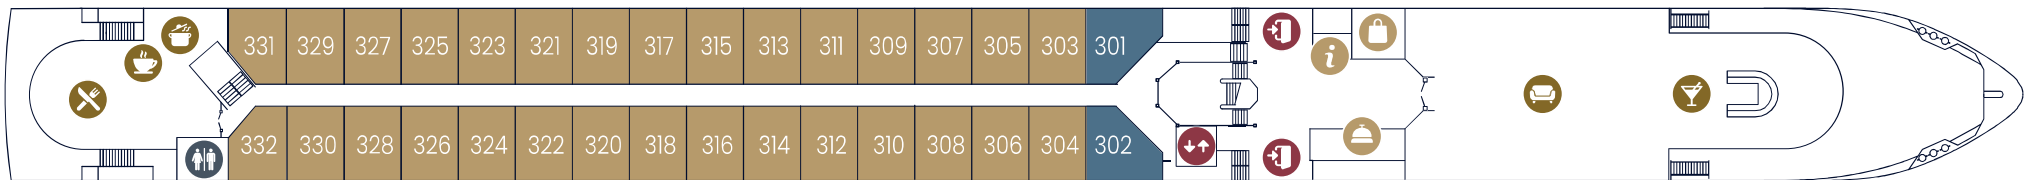

MS VIVA TIARA

Deckplan | Deck plan

Sonnendeck | Sun deck

Diamant Deck | Diamond Deck No. 300

Rubin Deck | Ruby Deck No. 200

Smaragd Deck | Emerald Deck No. 100

Legende

- | | | | |
|-------------|---------------|------------|-----------------------------------|
| Eingang | Bar | Sauna | 2-Bett-Kabine ¹ |
| Aufzug | Bistro | WC | 2-Bett-Kabine ² |
| Rezeption | Panoramasalon | Küche | 2-Bett-Kabine hinten ¹ |
| Travel Desk | Pool | Steuerhaus | Junior Suite ¹ |
| Bordshop | Wellness | Besatzung | |
| Restaurant | | | |

Key

- | | | | |
|----------------|----------------|------------|-------------------------------|
| Entrance | Bar | Sauna | Double Cabin ¹ |
| Elevator | Bistro | Restrooms | Double Cabin ² |
| Reception Desk | Panorama Salon | Kitchen | Double Cabin aft ¹ |
| Travel Desk | Pool | Wheelhouse | Junior Suite ¹ |
| Bordshop | Wellness | Crew | |
| Restaurant | | | |

1) Französischer Balkon 2) Fenster (nicht zu öffnen)

1) French Balcony 2) Fixed Windows