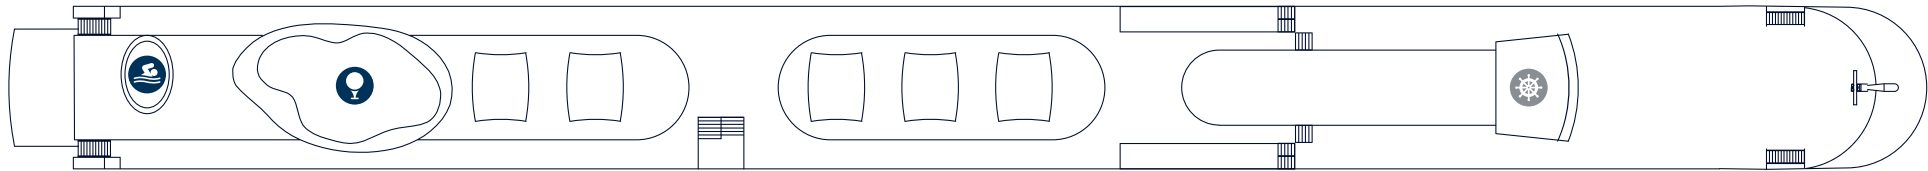

MS VIVA ONE

Deckplan | Deck plan

Sonnendeck

Diamant Deck | Diamond Deck No. 300

Rubin Deck | Ruby Deck No. 200

Smaragd Deck | Emerald Deck No. 100

Legende

- | | | | |
|-------------|----------------|------------|----------------------------|
| Eingang | Kaffee Station | Golf | 2-Bett-Kabine ¹ |
| Aufzug | Wasserspender | Wellness | 2-Bett-Kabine ² |
| Rezeption | Bistro | Sauna | Suite ³ |
| Travel Desk | Panoramasalon | WC | Junior Suite ¹ |
| Bordshop | Live Cooking | Küche | |
| Restaurant | Pool | Steuerhaus | |
| Bar | Fitness | Besatzung | |

Key

- | | | | |
|----------------|-----------------|------------|---------------------------|
| Entrance | Coffee Station | Golf | Double Cabin ¹ |
| Elevator | Water dispenser | Wellness | Double Cabin ² |
| Reception Desk | Bistro | Sauna | Suite ³ |
| Travel Desk | Panorama Salon | Restrooms | Junior Suite ¹ |
| Bordshop | Live Cooking | Kitchen | |
| Restaurant | Pool | Wheelhouse | |
| Bar | Fitness | Crew | |