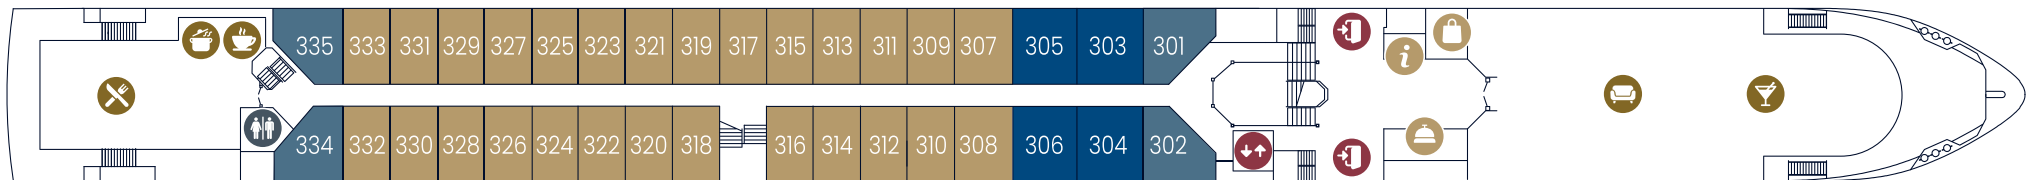

MS VIVA ONE

Deckplan | Deck plan

Sonnendeck

Diamant Deck | Diamond Deck No. 300

Rubin Deck | Ruby Deck No. 200

Smaragd Deck | Emerald Deck No. 100

Legende

- | | | | |
|-------------|----------------|------------|----------------------------|
| Eingang | Kaffee Station | Golf | 2-Bett-Kabine ¹ |
| Aufzug | Wasserspender | Wellness | 2-Bett-Kabine ² |
| Rezeption | Bistro | Sauna | Suite ³ |
| Travel Desk | Panoramasalon | WC | Junior Suite ¹ |
| Bordshop | Live Cooking | Küche | |
| Restaurant | Pool | Steuerhaus | |
| Bar | Fitness | Besatzung | |

Key

- | | | | |
|----------------|-----------------|------------|---------------------------|
| Entrance | Coffee Station | Golf | Double Cabin ¹ |
| Elevator | Water dispenser | Wellness | Double Cabin ² |
| Reception Desk | Bistro | Sauna | Suite ³ |
| Travel Desk | Panorama Salon | Restrooms | Junior Suite ¹ |
| Bordshop | Live Cooking | Kitchen | |
| Restaurant | Pool | Wheelhouse | |
| Bar | Fitness | Crew | |